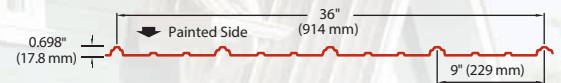

Low maintenance and long-term protection

INTRODUCING TWO NEW MATTE COLOURS

ULTRAVIC

THE RESIDENTIAL METAL ROOFING COLLECTION BY VICWEST

Standard Finish - 28 Gauge

56086 Bright White	56076 White White	56069 Bone White	56087 Bamboo Ivory	56074 Tan	56154 Metro Brown
56077 Cocoa Brown	56062 Dark Brown	57319 Burgundy	56064 Dark Red	56066 Tile Red	56080 Bright Red
56078 Forest Green	56073 Dark Green	56067 Slate Blue	56081 Royale Blue	56079 Heron Blue	56068 Black
56072 Charcoal	56082 Regent Grey	G 90 Galvanized	AZ 150 Galvalume™ Plus	05712 Interior White	

Matte Finish - 28 Gauge

9822 Ebony	10695 Shadow Deep Gray
9821 Graphite	10740 Burnished Slate
10276 Espresso	10275 Evergreen*
10280 Currant	

*Extended lead time

UltraVic is a classic metal roofing profile that is easy to install — the perfect solution for home and cottage owners seeking an economical, low maintenance roofing solution. Extra strengthening in the side laps and intermediate ribs give **UltraVic** improved weather protection and increased rigidity. **UltraVic** has a 36-inch coverage per area sheet, with exposed fasteners so it installs quickly. Engineered from 26, 28 or 29-gauge steel and backed by a 40-year limited finish warranty, **UltraVic**, metal roof won't warp, crack or chip, and resists mold and mildew.